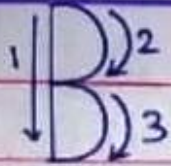

DREAMLAND CHILDREN'S CORNER  
NURSERY WORKSHEET-8(DRAWING)

JOIN THE DOTS AND COLOUR IT  
DATE - 30/4/20

SEMI CIRCLE

DREAMLAND CHILDREN'S CORNER  
NURSERY WORKSHEET-5 (ENGLISH)

JOIN THE DOTS:

DATE:-30/4/20

BALL