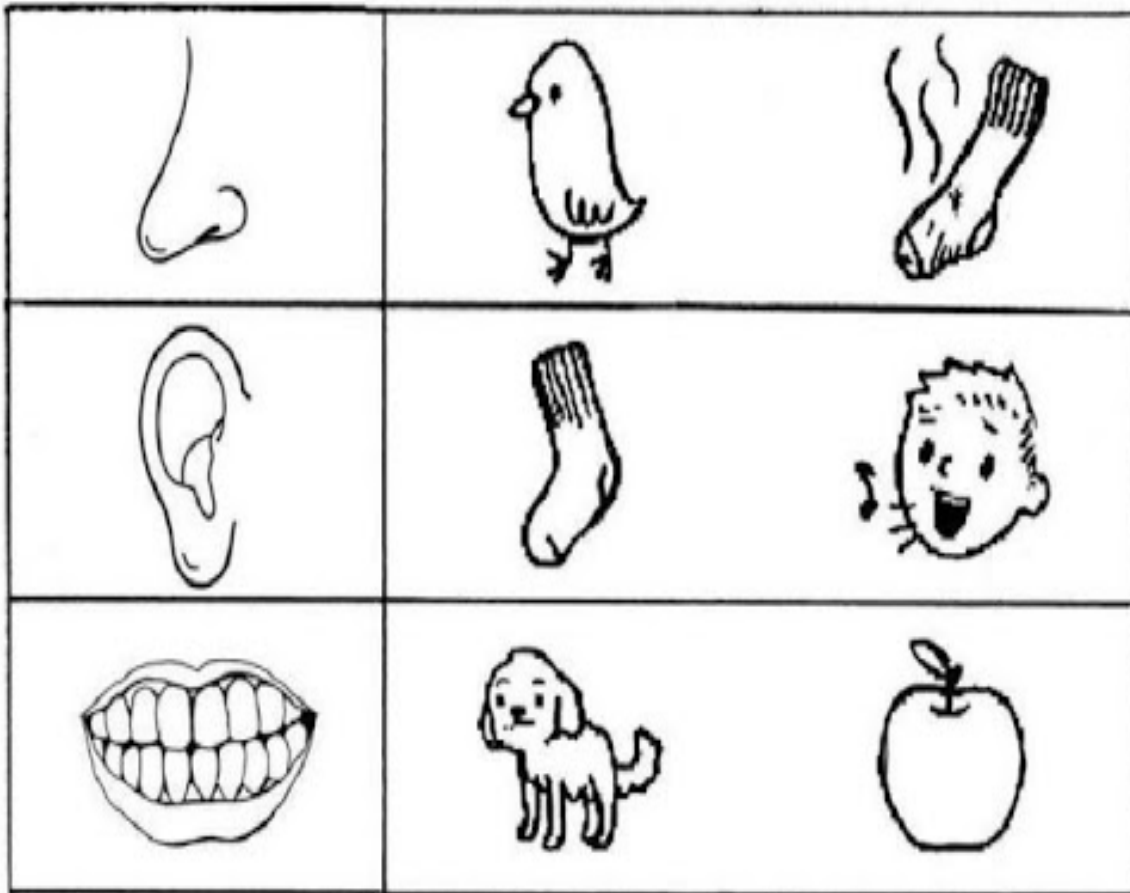

DREAMLAND CHILDREN'S CORNER  
Home Assignment  
Class- KG I  
Subject- Social Studies

DATE-29.4.2020

Draw a circle around the picture that is correct.

DREAMLAND CHILDREN'S CORNER  
Home Assignment  
Class- KG I  
Subject- Drawing

DATE-29.4.2020

COLOUR THE FLOWER

DREAMLAND CHILDREN'S CORNER  
Home Assignment  
Class- KG I  
Subject- English

DATE-29.4.2020

**Recognize the Picture & write the letter in the box**

  
Study for Kids

			<input type="text"/>
			<input type="text"/>
			<input type="text"/>
			<input type="text"/>